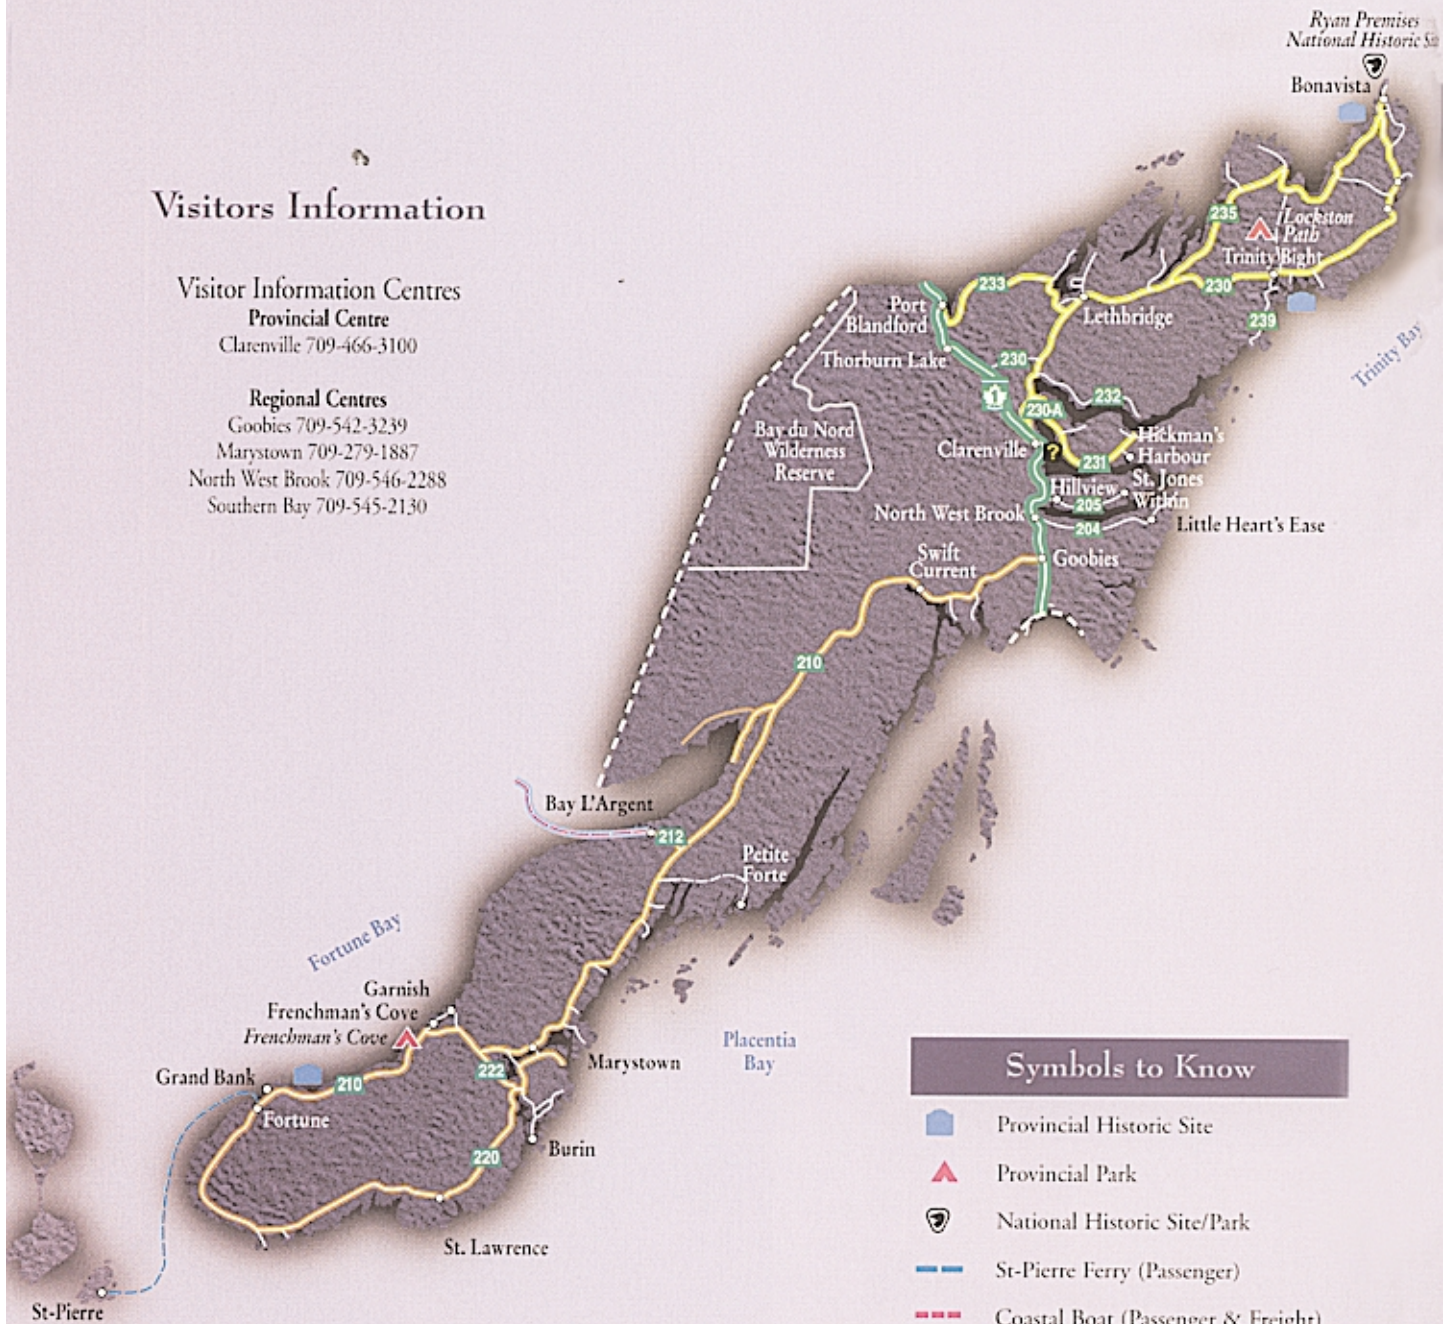

Visitors Information

Visitor Information Centres

Provincial Centre

Clareville 709-466-3100

Regional Centres

Goobies 709-542-3239

Marystown 709-279-1887

North West Brook 709-546-2288

Southern Bay 709-545-2130

Symbols to Know

-  Provincial Historic Site
-  Provincial Park
-  National Historic Site/Park
-  St-Pierre Ferry (Passenger)
-  Coastal Boat (Passenger & Freight)
-  Trans Canada Highway
-  Visitor Information Centre
-  The Discovery Trail
-  The Heritage Run
-  The Heritage Run
-  Outport Adventure Cruise